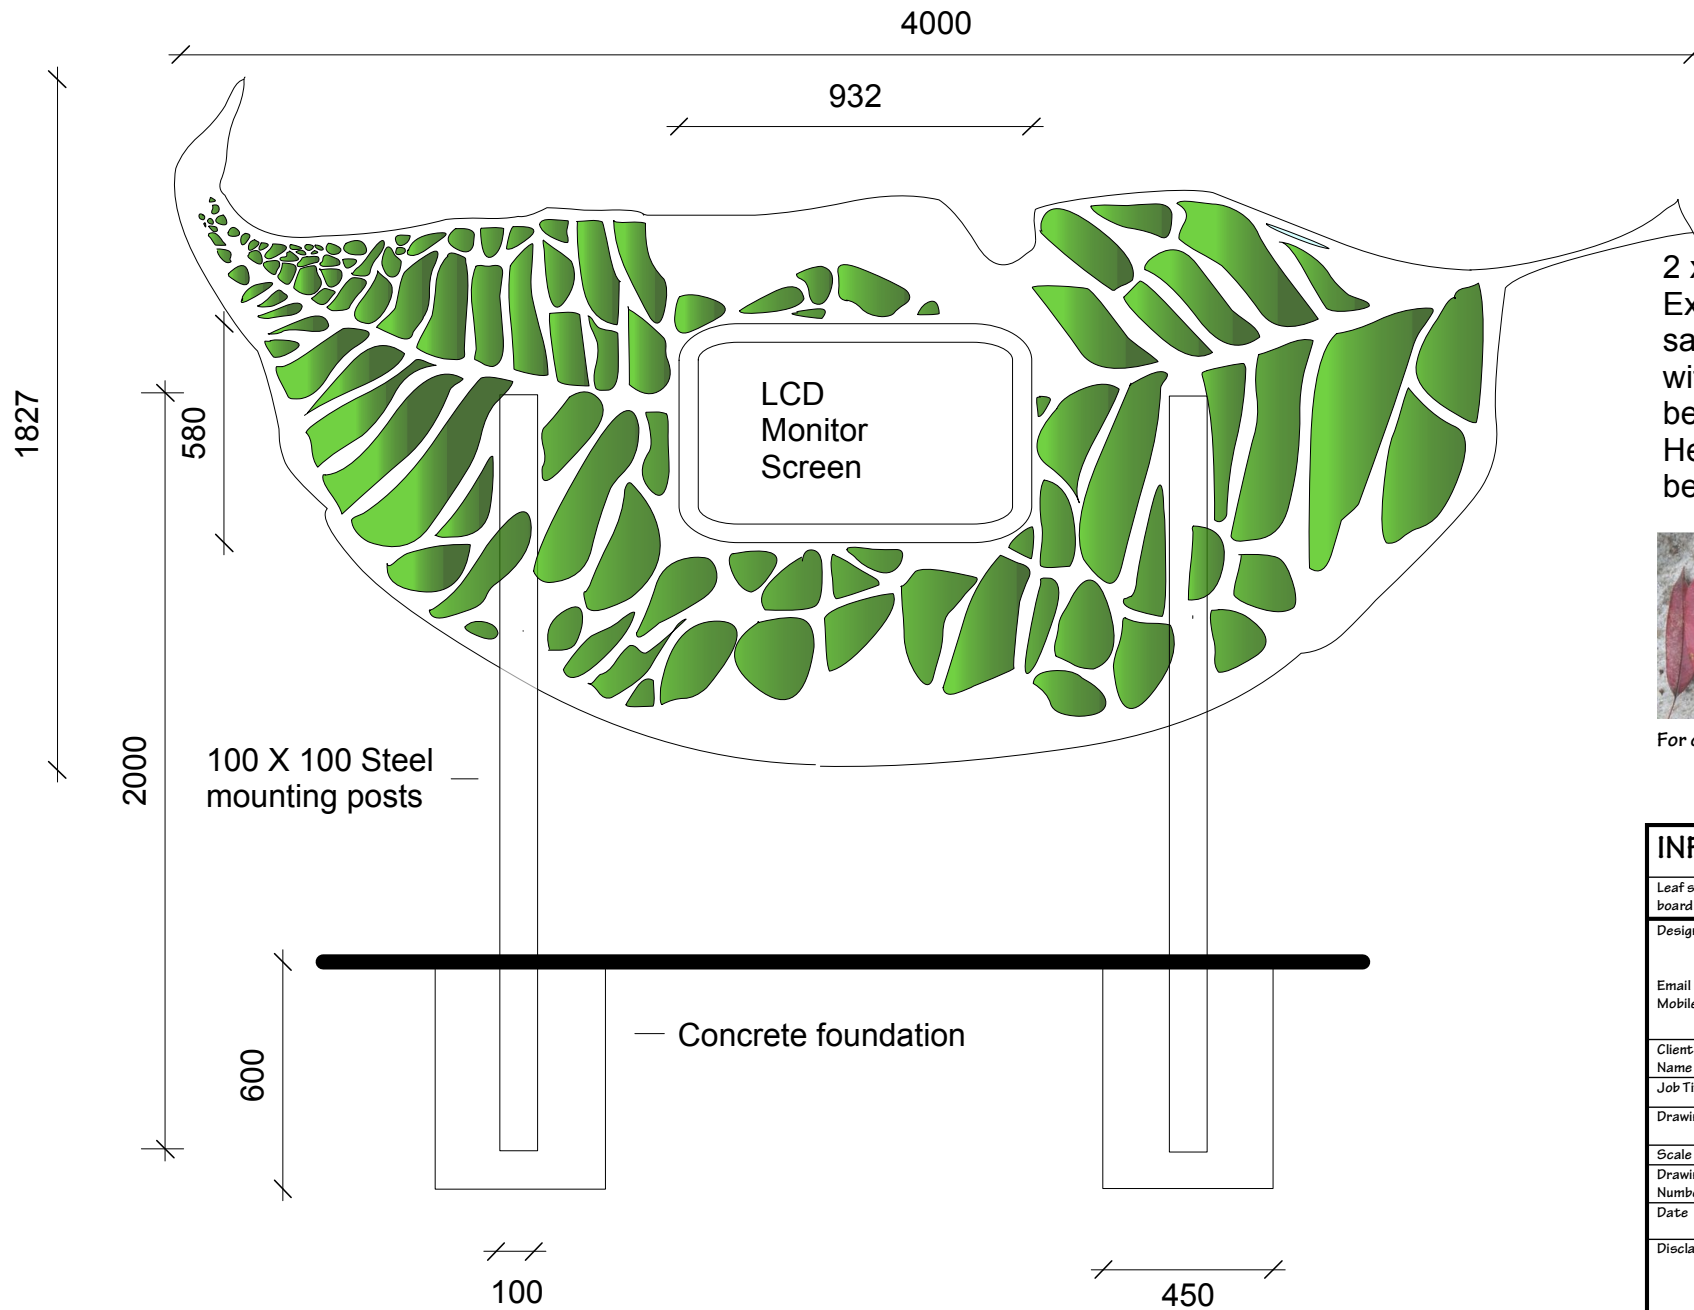

Construction detail : Leaf shape display mountings for LCD Monitors

2 x Laser Cut 20 mm Exterior MDF board sandwich with lighting filter gel between to match Heuchera planting in bed below

For colour reference only

INFORMATION	
Leaf shaped mountings laser cut from 20mm MDF board	
Designer	Reg Wickings 13 Homecroft Road Sydenham London SE26 5QN
Email	rwick1234@aol.com
Mobile	07876440955
Client's Name	Capel Manor
Job Title	Concept Garden : Leaves
Drawing Title	Leaf shaped mounts for LCD monitors
Scale	1:20
Drawing Number	001-002
Date	November 12 th 2013
Disclaimer	Site as seen All measurements to be checked on site