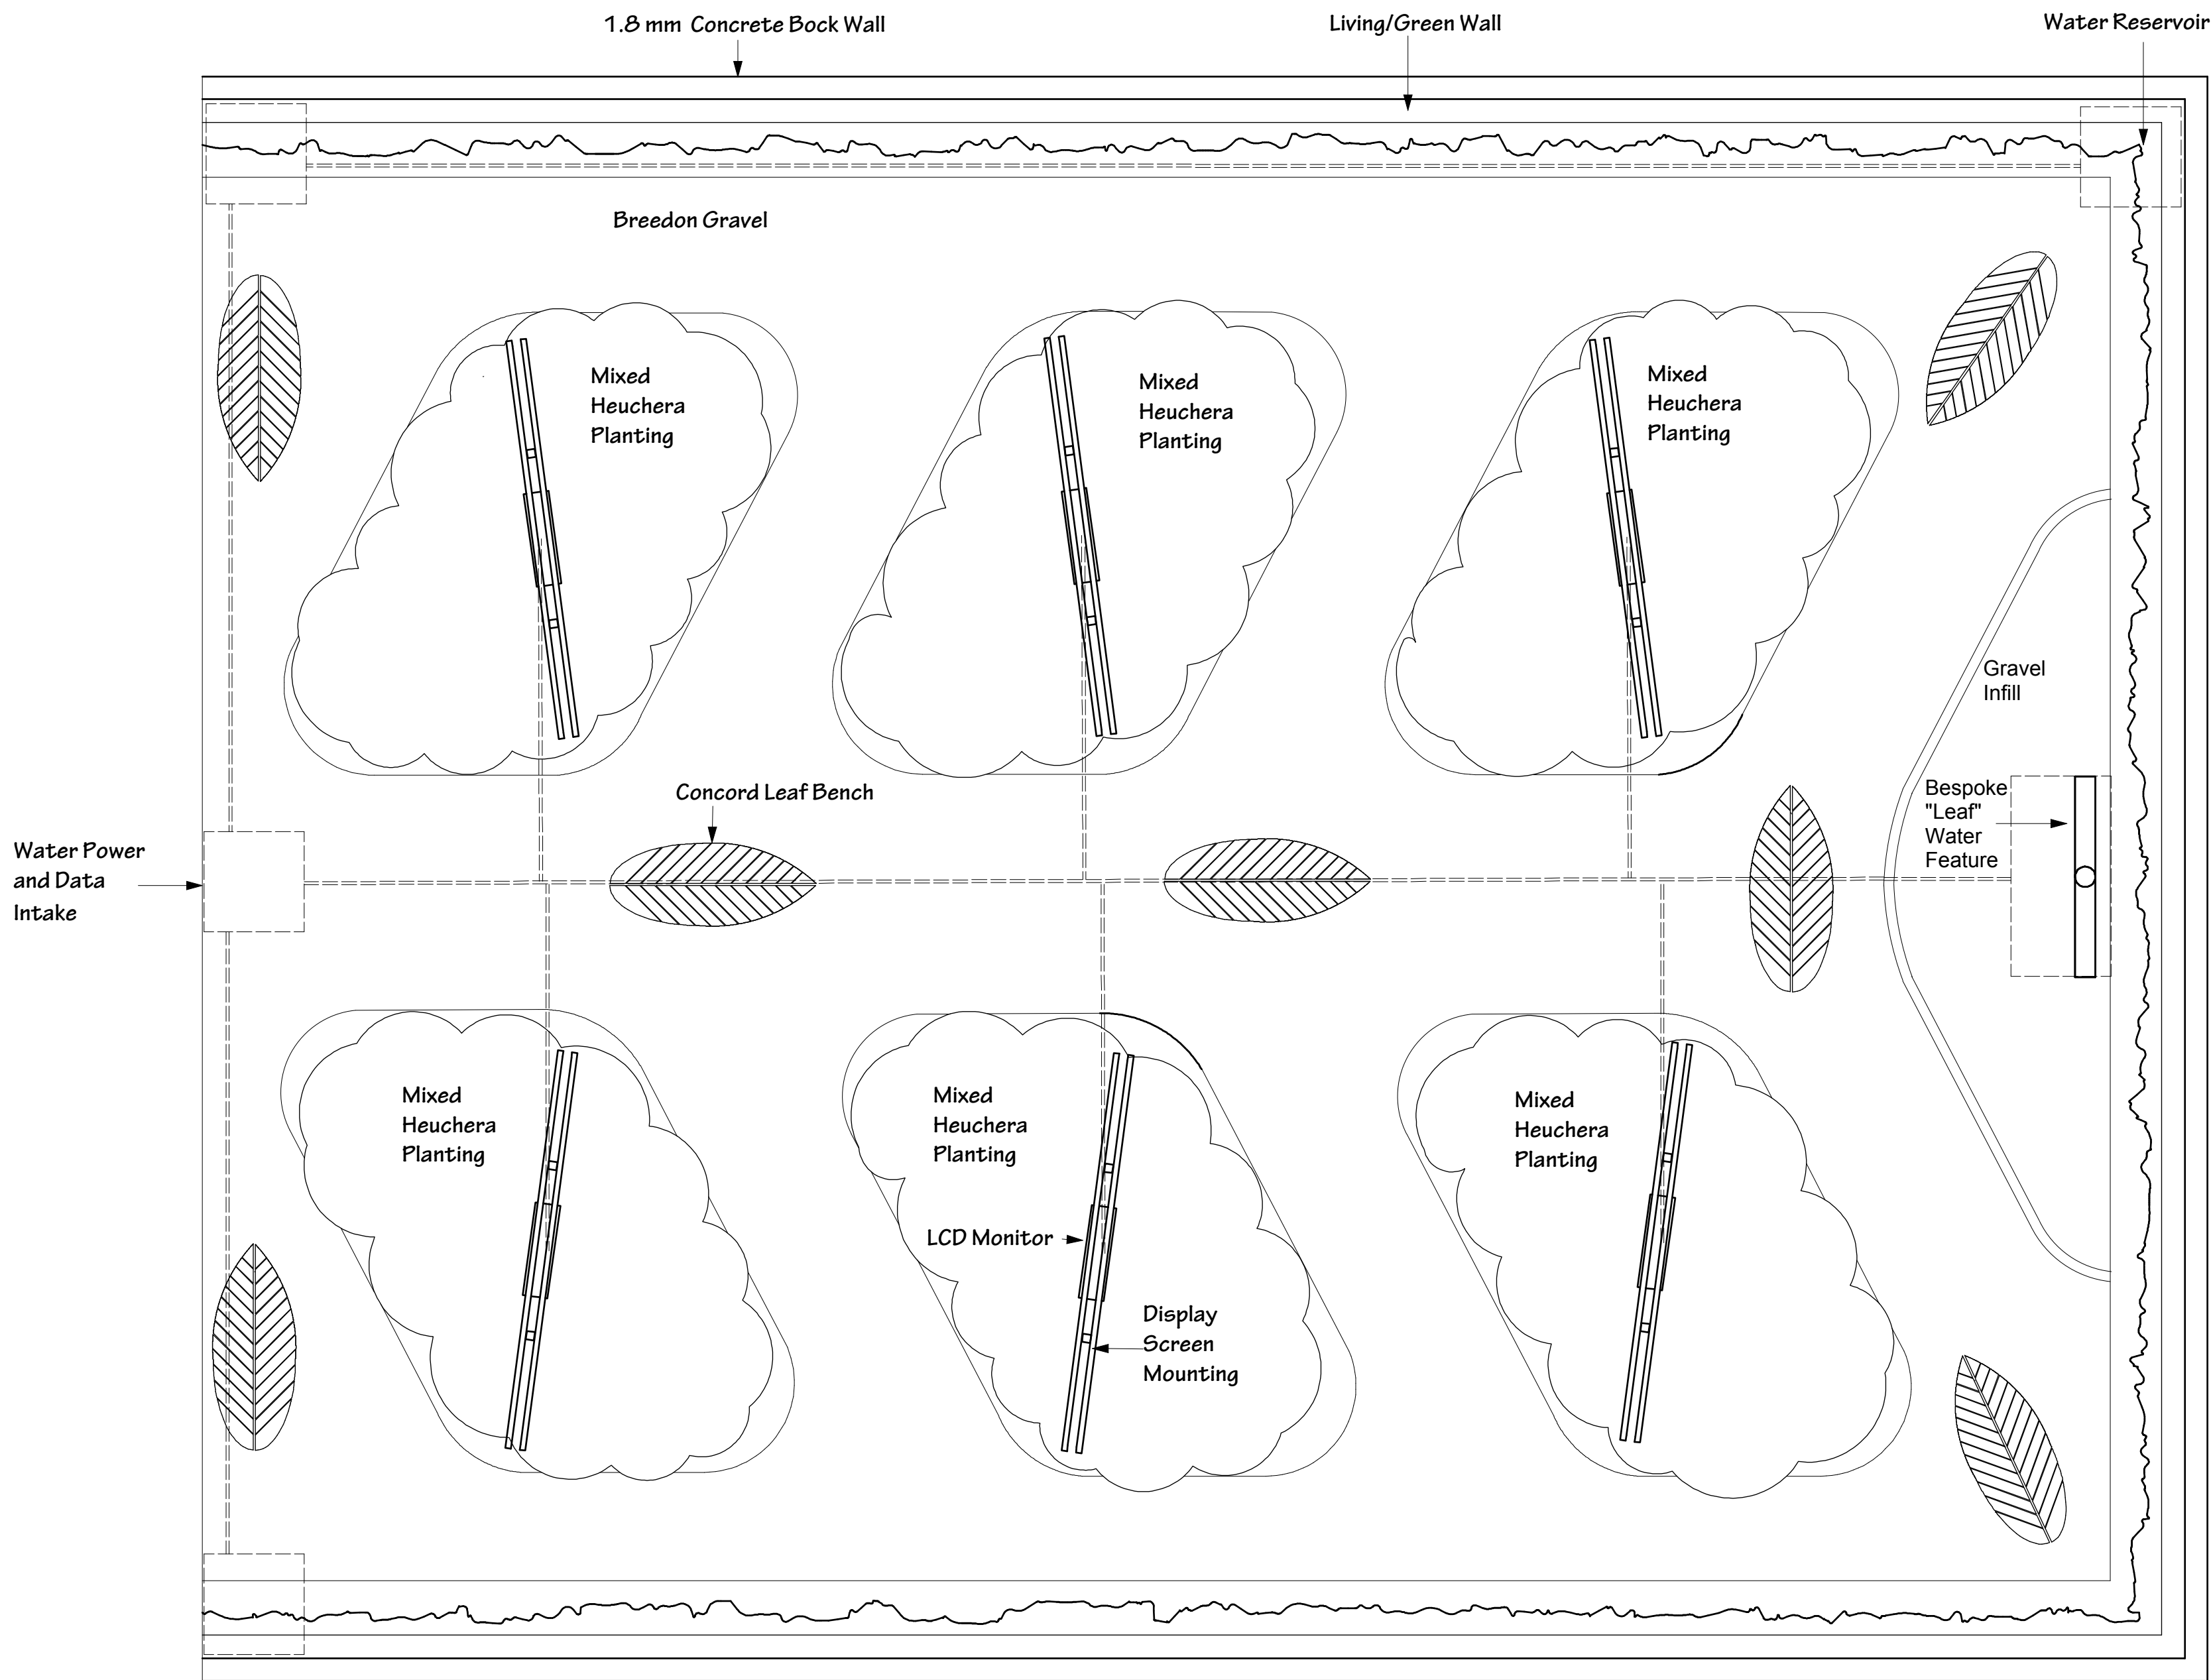

Concept Garden : Leaves

INFORMATION	
<p>Paths : To be Breedon Golden Amber Gravel (Breedon Gravel) laid at a finished compacted thickness of 50mm over a compacted Type 1 sub base, of 150mm minimum thickness</p>	
<p>Green Wall : To be the "Pro Wall" system supplied by GSky Plant Systems : http://gsky.com/green-walls/pro/ mounted on 1.8 metre high 100 X 450 X 225 cement block walls</p>	
<p>6X Bespoke Display Units : To be supplied by Cutting - Technologies Ltd +44 (0)1226 283322 service@cut-tec.co.uk: See construction detail.</p>	
<p>6 X 42" LCD Monitors to be supplied by Aqualite Outdoor http://www.aqualiteoutdoor.com/waterproof-tv</p>	
<p>Planting in beds: to be mixed Heuchera to show the seasonal colour change of leaves over the six planting beds. This image is to illustrate seasonal colour change for matching only</p> 	
<p>Benches :To be the Concord Leaf Bench supplied by One Kings Lane https://www.onekingslane.com/product/23708/1508199#</p>	
<p>Water Feature: To be bespoke in 10mm Stainless Steel fabricated by Bonna Fabrications: See Template Detail</p>	
<p>Designer</p>	<p>Reg Wickings 13 Homecroft Road Sydenham London SE26 5QN</p>
<p>Email</p>	<p>rwick1234@aol.com</p>
<p>Mobile</p>	<p>07876440955</p>
<p>Client's Name</p>	<p>Capel Manor</p>
<p>Job Title</p>	<p>Concept Garden</p>
<p>Drawing Title</p>	<p>Presentation Plan "Leaves"</p>
<p>Scale</p>	<p>1:50</p>
<p>Drawing Number</p>	<p>001:001</p>
<p>Date</p>	<p>12th November 2013</p>
<p>Disclaimer</p>	<p>Site as seen Do not scale from this drawing All measurements to be checked on site Existing levels show as 0.000 New levels shown as (0.000)</p>