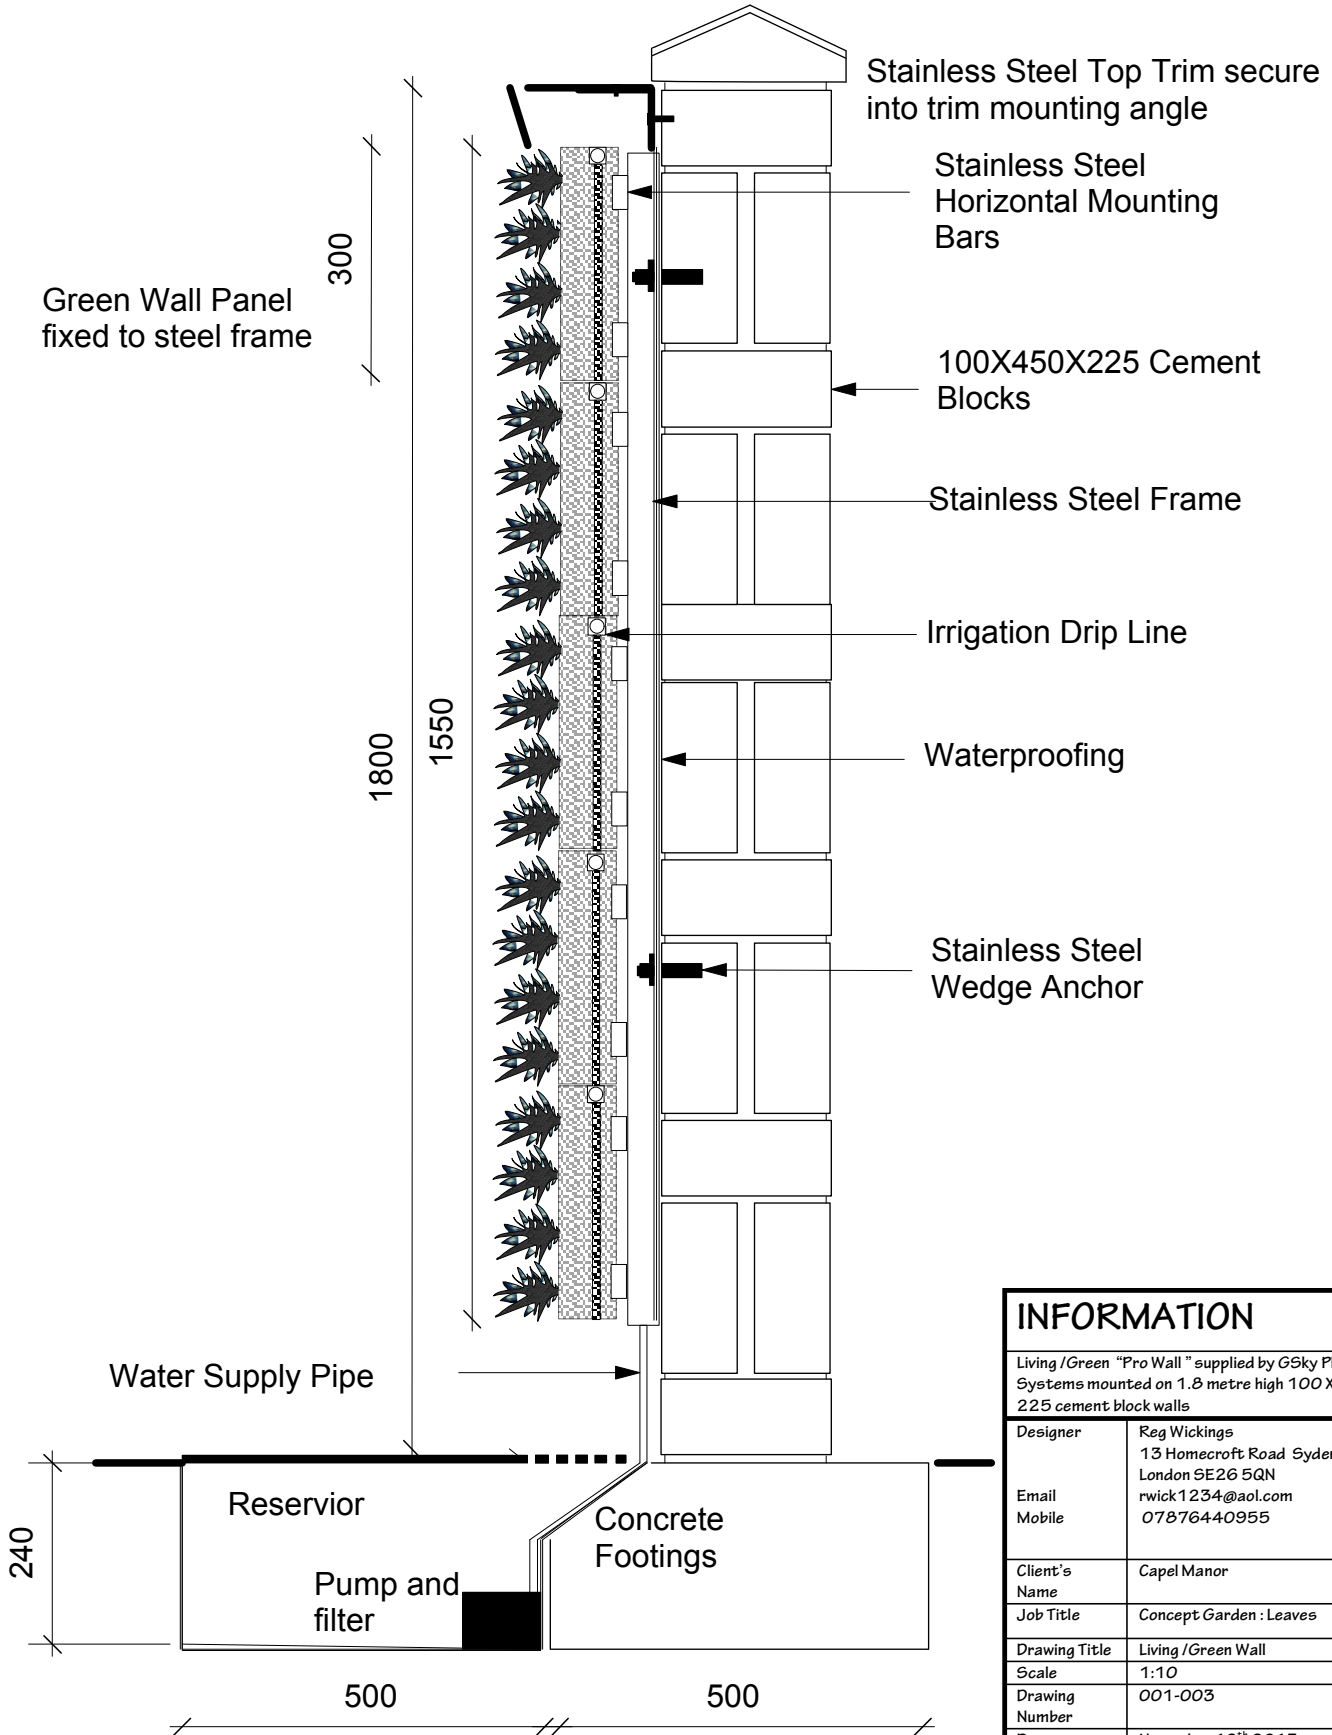

# Construction Detail : Green Wall

INFORMATION	
Living /Green "Pro Wall " supplied by G5ky Plant Systems mounted on 1.8 metre high 100 X 450 X 225 cement block walls	
Designer	Reg Wickings 13 Homecroft Road Sydenham London SE26 5QN
Email	rwick1234@aol.com
Mobile	07876440955
Client's Name	Capel Manor
Job Title	Concept Garden : Leaves
Drawing Title	Living /Green Wall
Scale	1:10
Drawing Number	001-003
Date	November 12 <sup>th</sup> 2013
Disclaimer	Site as seen Do not scale from this drawing All measurements to be checked on site